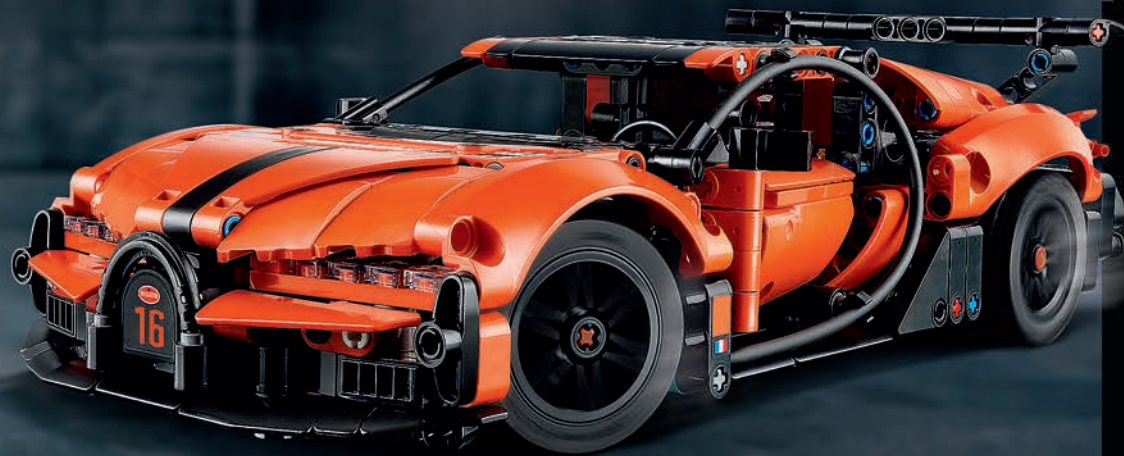

42222
Bugatti Chiron Pur
Sport Hypercar
9+ Jahre
UVP 64,99 €*

The Bugatti logo and Bugatti wordmark are trademarks of Bugatti International S.A. and are used under license.

42226
BMW M4 GT3
EVO Rennwagen
11+ Jahre
UVP 64,99 €*